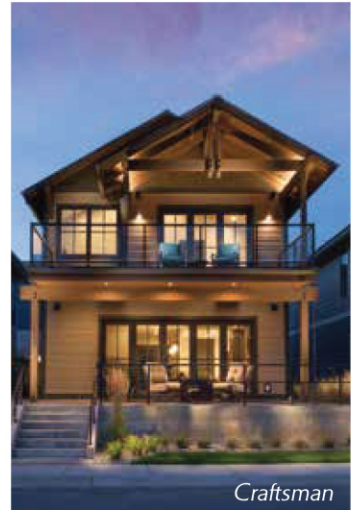

Contemporary

MATCHING STYLE

“We were asked to design a neighborhood of 12 homes that were very similar in floor plan but with several different exterior styles and colors. We created Craftsman Style, Traditional Style and Contemporary Style. To blend them together we started with a board formed concrete retaining wall with a cable rail on top to make them all similar and allow the homeowners to be above the walkway.”

- Eric Hedlund, *EHDesign*

Craftsman

BELLERIVE

“THESE HOMES WERE REALLY DESIGNED AROUND COMMUNITY LIVING, HAVING THE PATIOS ACCESSIBLE AND LIVABLE AND BEING ABLE TO ENTERTAIN OUTDOORS. IN THE SUMMER, YOU CAN OPEN THE DOORS TOWARD THE SPOKANE RIVER FOR OUTDOOR LIVING AND ENTERTAINMENT.”

- LEVI SNYDER, *MONOGRAM HOMES*

INDOOR OUTDOOR

The Craftsman has a 15 foot bifold door that opens up to the large outdoor sitting area with the brass colored firepit which also has heaters and speakers on the terrace.