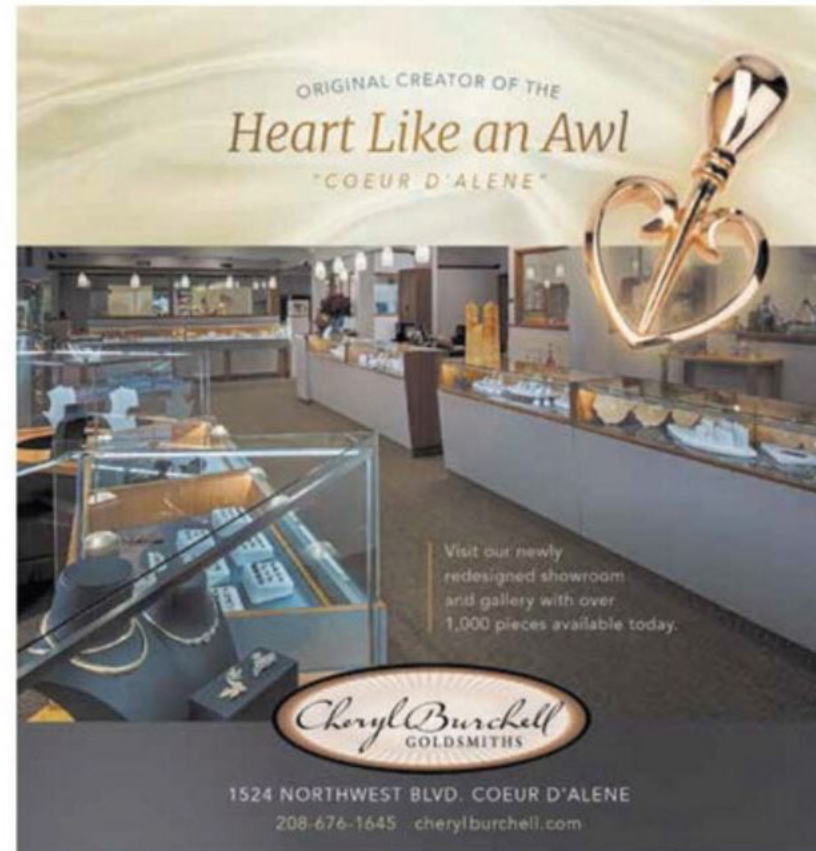

Men's and Women's Clothing and Footwear
for the Northwest Lifestyle

FINAN Mc DONALD
at the Lake

Downtown Coeur d'Alene in the
The Plaza Shops | 208-765-4349
210 Sherman Avenue
www.FinanMcDonald.com

ORIGINAL CREATOR OF THE
Heart Like an Awl
"COEUR D'ALENE"